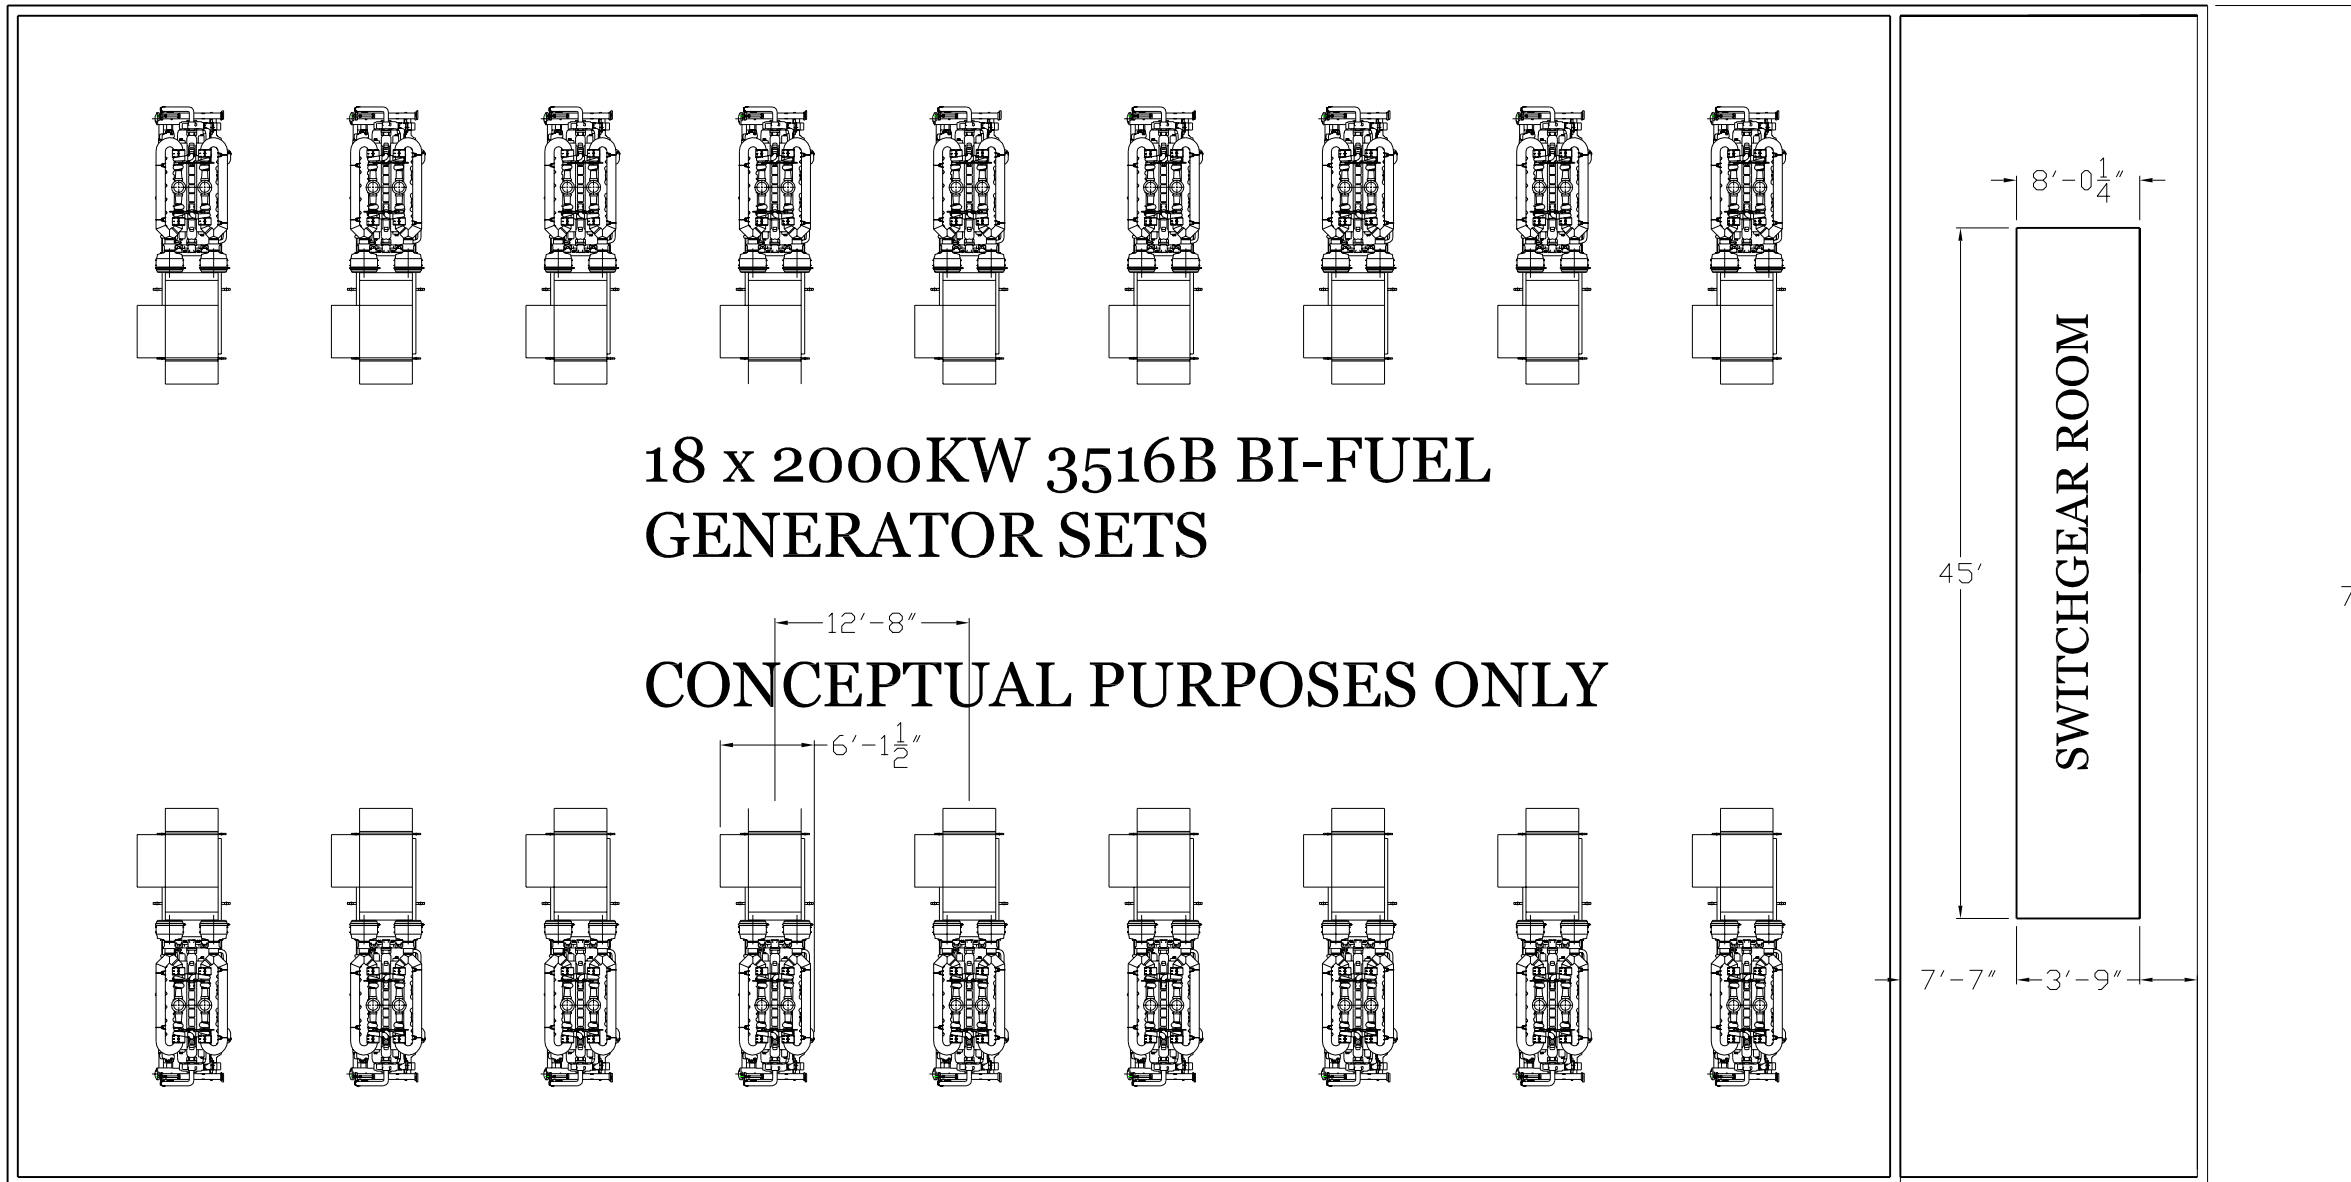

143'-4 1/4"

18 x 2000KW 3516B BI-FUEL GENERATOR SETS

CONCEPTUAL PURPOSES ONLY

12'-8"

6'-1 1/2"

45'

8'-0 1/4"

SWITCHGEAR ROOM

DRAWN BY:	M.L.D.	CHECKED:	
DATE:	07-18-02	APP'D:	
SCALE:	NONE	DRAWING NO.:	TALL. PEAK