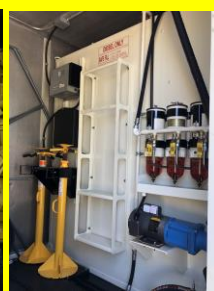

Manufactured by Phoenix Products & Altorfer “XQ2000 Type Diesel Power Modules” With **New** 40' Sound Attenuated Container, **3516B Remanufactured Tier 1 Engines**, **Remanufactured CAT SR4B Generator** with Permanent Magnet Excitation, **New CAT EMCP 4 Premium Generator Control Panel** with Auto Start / Stop Capability, Engine Safeties, **New Utility Management Relay**, Auto Paralleling Capability, **New Electrically Operated Circuit Breaker**, Load Share Electronic Governor, **New Jacket Water Heater**, **New Elec 24V Starters**, **New 45A Alternator**, **New Batteries**, Standard Duty Air Cleaners, **New Heavy Duty Radiator**, **New 1250 Gallon Double Wall Fuel Tank**, **New Triple Axle Trailer Chassis**.

-Please call for Price and Availability-

Balance of Caterpillar Factory “OPC” Warranty

-Ready to Ship-

[Call for Details / Lyndon Schultz / 904-494-1278](tel:9044941278)